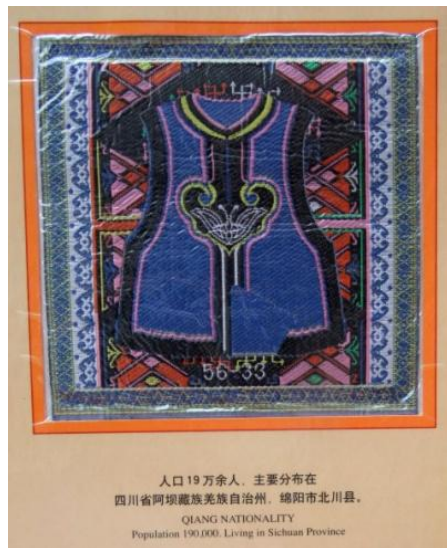

List of Hologram Stamp Collection

SPINK LOT 608 (25 November 2015)

Two unique *Chinese albums* are sold as **LOT 608** in the Chinese Section of the Auction

China ‘Chinese Ethnic Folk Groups’ 2-album set, 1999, produced by National 5808 Factory in Taian, Shandong province. It was issued by the Chinese Post Authority in a very limited edition. SPINK estimated value: £500 to £700

Fig. 5-3.6. Chinese two-album set issued in 1999.

Fig. 5-4.7. The ‘Chinese Ethnic Folk Groups’ album cover and one page in the album.

Fig. 5-4.8. Three examples of the 56 Chinese hologram stamps.

Fig. 5-4.9. Costume example.

People's Republic of China issued on **October 1, 1999**, a beautiful two-album collection of hologram stamps. The album features 56 stamps of different ethnic folk groups and a 50-year celebration of China 1949-1999. Fig. 5-4.6 shows the two-album set. The cover of one album and one two-stamp page in the album are shown in Fig. 5-4.7. The two 80-fen stamps, one conventional stamp and one hologram stamp, show *dancers from different ethnic folk groups*. Each page features one ethnic folk group with the corresponding two stamps and above them a miniature costume attached with a plastic cover over it. The left stamp is a conventional stamp and the one to the right is a holographic reproduction. Featured in Fig. 5-4.8 are three examples of the 56 different hologram stamps included in the album. One of the miniature costumes is shown in Fig. 5-4.9. The hologram stamps were produced on a large sheet with all 56 stamps on the same sheet. The stamps from the sheets were then used for the albums. Some un-cut complete sheets have also been issued on the market. The corresponding regular-stamp sheet, on which the hologram sheet is based, is shown in Fig. 5-4.10 and in Fig. 5-4.11 a description of each issued stamp. The stamps were design by Zhou Xiuqing and Jin Xiang. The album with the hologram stamps were produced at the National 5808 Factory in Taian, Shandong province.